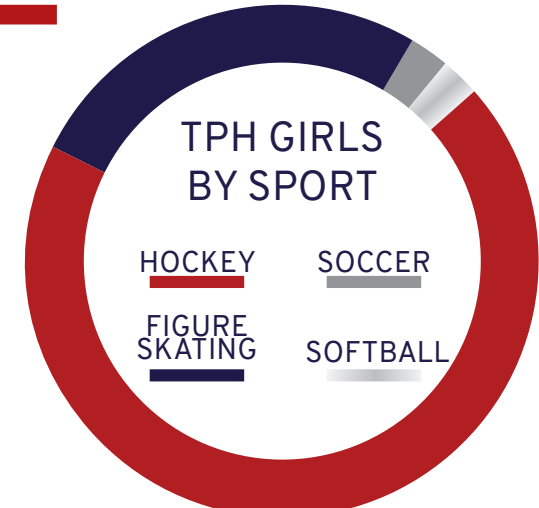

MARLIE KUBALIAK

Marlie was the 2nd youngest in her division, led her team in goals on TPH Huntsville's all-girls Thunder hockey team.