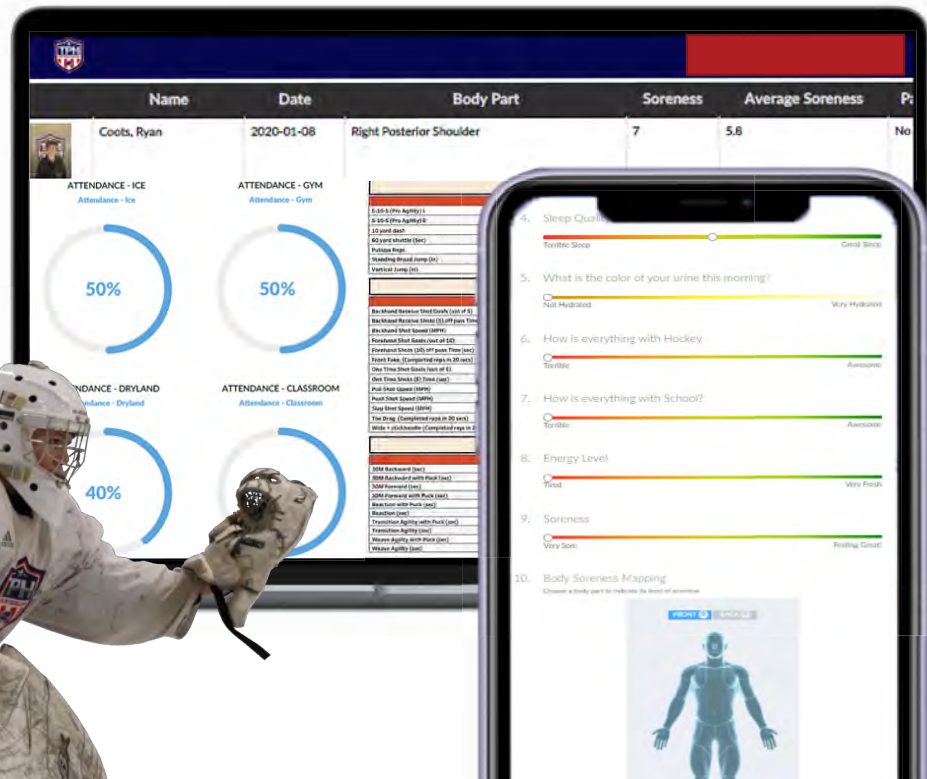

[LEARN MORE ABOUT TPH ACADEMY](#)